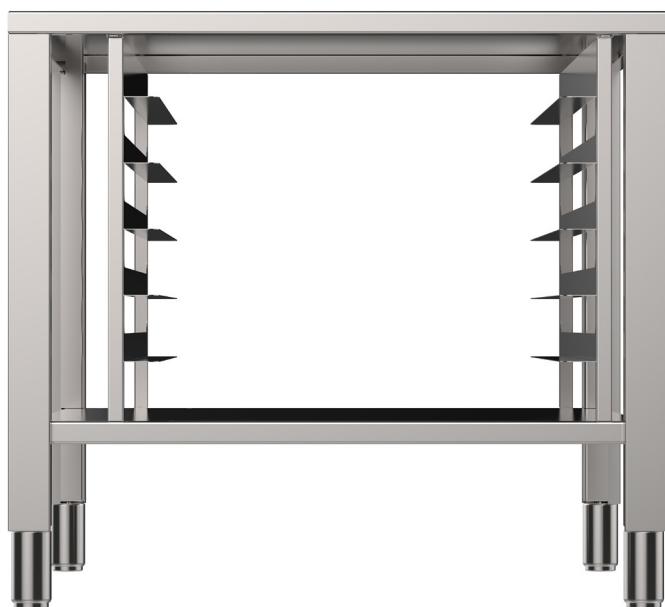

CAV_S64

AISI 430 fixed table with supports, for
ovens 4 - 6 - 10 trays ts

Dimensional features

Dimensions (WxDxH mm)	850 x 787 x 770
-----------------------	-----------------

Weight (kg)	35
-------------	----

Functional features

Capacity	N° 6 trays/grids 18" x 26"
----------	----------------------------

Material	AISI 430 stainless steel
----------	--------------------------