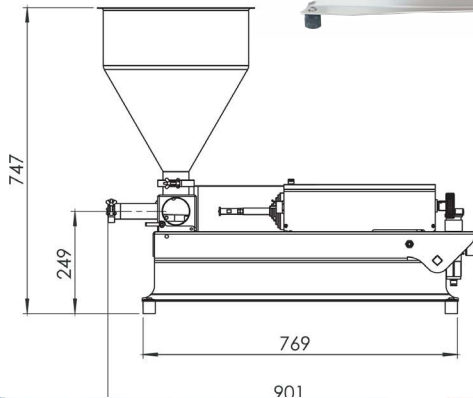

deposit speed:
up to 120
deposits/min

particle size:
max Ø 2,5 cm

stainless steel

*fast, accurate,
clean & easy dosing*

18 l / 25 l
conical hoppers

product cylinder

DEPOSIT VOLUME PER SERIES

Cylinder size mm	min volume	series	series
		275	670
28	5	40	60
40	10	86	140
52	30	151	240
70	100	275	430
85	200	-	670

DIMENSIONS

*compact
&
safe design*

**Beltop UNO
275**

*top quality
equipment*

**Beltop UNO
670**

*easy to use
&
fast to clean*

*all stainless
steel construction*

Beldos N.V.
Industrielaan 10 +32 3 646 40 48
2950 Kapellen info@beldos.be
Antwerp province www.beldos.com
Belgium