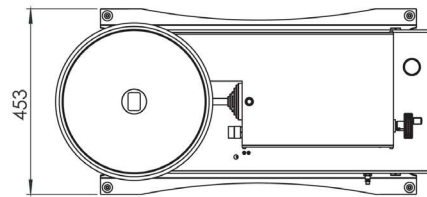

DIMENSIONS

*compact
&
safe design*

**Beltop UNO
275**

*top quality
equipment*

**Beltop UNO
670**

*easy to use
&
fast to clean*

*all stainless
steel construction*

Beldos N.V.
Industrielaan 10 +32 3 646 40 48
2950 Kapellen info@beldos.be
Antwerp province www.beldos.com
Belgium