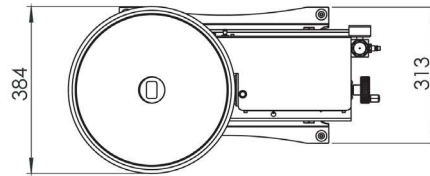

DIMENSIONS

*compact
&
safe design*

**Beltop UNO
275**

*top quality
equipment*

**Beltop UNO
670**

*easy to use
&
fast to clean*

*all stainless
steel construction*

Beldos N.V.
Industrielaan 10 +32 3 646 40 48
2950 Kapellen info@beldos.be
Antwerp province www.beldos.com
Belgium