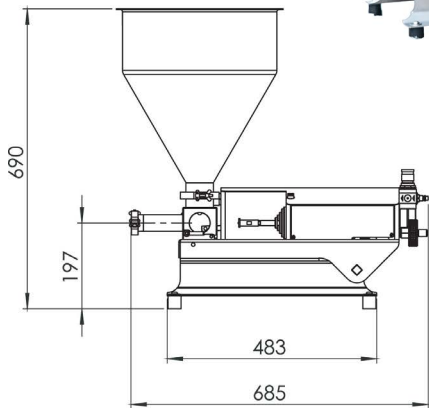

deposit speed:
up to 120
deposits/min

particle size:
max Ø 2,5 cm

stainless steel

*fast, accurate,
clean & easy dosing*

18 l / 25 l
conical hoppers

product cylinder

DEPOSIT VOLUME PER SERIES

Cylinder size mm	min volume	series	series
		275	670
28	5	40	60
40	10	86	140
52	30	151	240
70	100	275	430
85	200	-	670

nozzle 90 °

+

foot pedal

production cylinder

pastry tips

APPLICATIONS

*increased
production
efficiency*

*save ingredients
by correct dosing*

DIMENSIONS

*compact
&
safe design*

**Beltop UNO
275**

*top quality
equipment*

**Beltop UNO
670**

*easy to use
&
fast to clean*

*all stainless
steel construction*

Beldos N.V.
Industrielaan 10 +32 3 646 40 48
2950 Kapellen info@beldos.be
Antwerp province www.beldos.com
Belgium