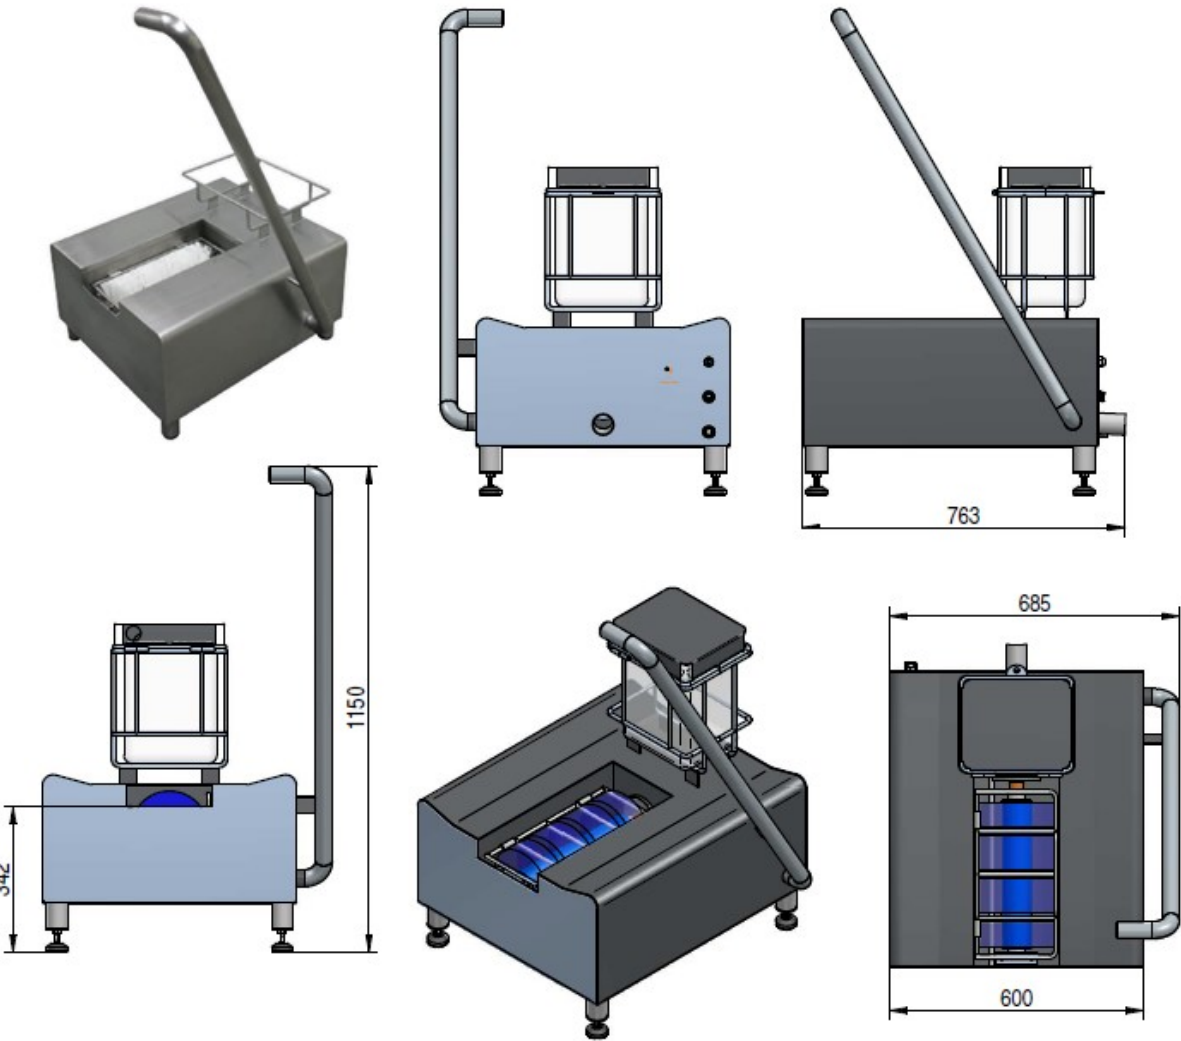

Boot Sole Washer

Units = mm