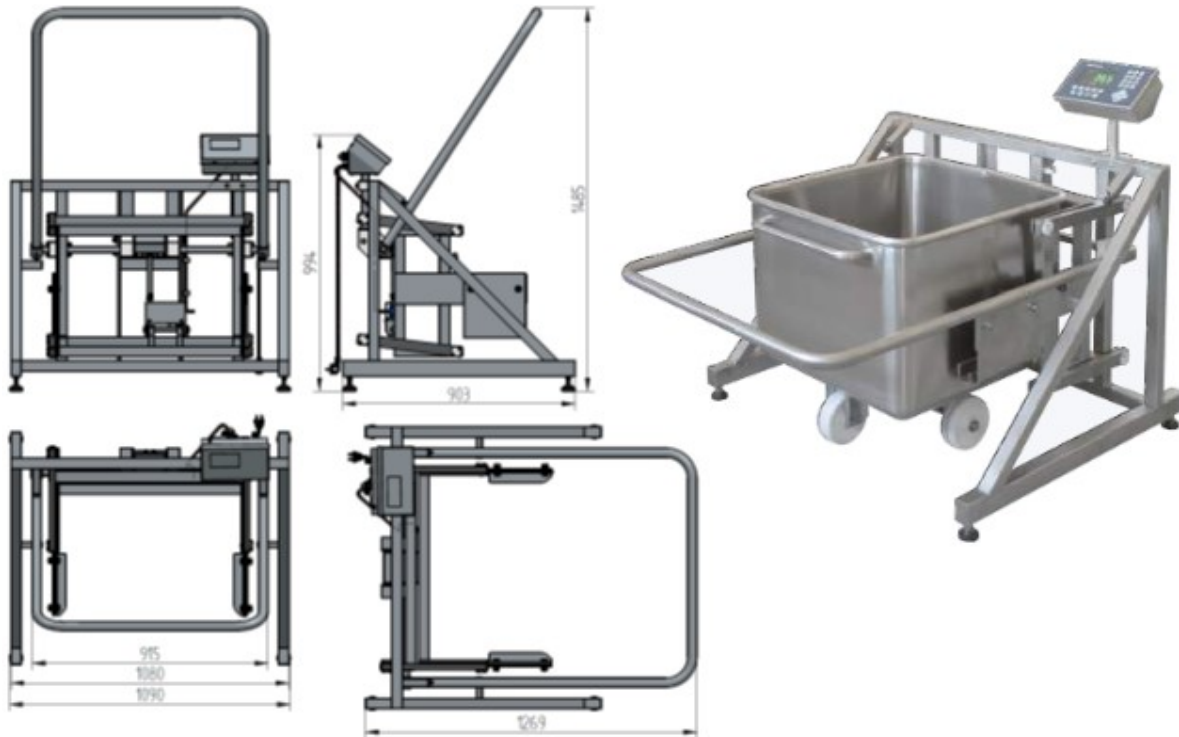

Weigh scale for 400 + 600 lb dump buggies

- Suitable for 400lb + 600lb std dump buggies.
- AISI 304
- Max. loading 660lb / 300 kg, METTLER TOLEDO electronic weight system, possibility of working in LAN network (ethernet connection), hygienic finishing (IP 65), power
- Electrical: AC 85-264 Volts / 49-61 Hz range

Units = mm