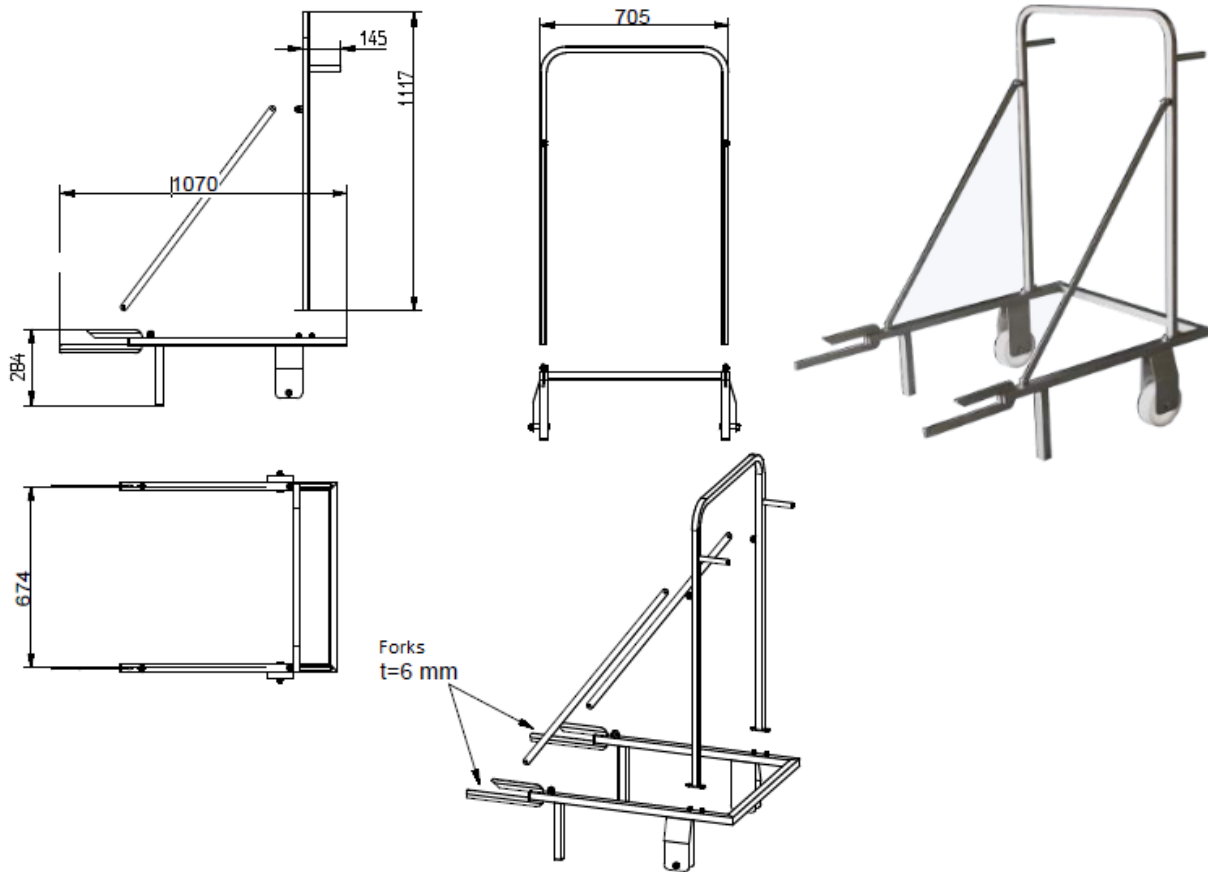

Washing Frame for 400/600lb Dump Buggies

Units = mm

ISCA™